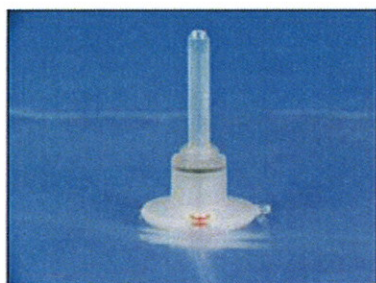

## Tedlar® Gas Sampling Bags

- Low Permeability
- Chemically Inert
- Minimal Sample Loss
- No Plasticizers
- Reusable/Cleanable
- Leak Tested
- Non-Contaminating
- Mechanically Strong

Item #	Item Name	Size	Capacity	Stem O.D.
P000-0606	Tedlar® Gas Sampling with Locking Combo Valve® with Septum	6 x 6 Inch	0.6 liter	3/16 Inch
P001-0707	Tedlar® Gas Sampling with Locking Combo Valve® with Septum	7 x 7 Inch	1.0 liter	3/16 Inch
P002-0909	Tedlar® Gas Sampling with Locking Combo Valve® with Septum	9 x 9 Inch	2.0 liter	3/16 Inch
P003-1010	Tedlar® Gas Sampling with Locking Combo Valve® with Septum	10 x 10 Inch	3.0 liter	3/16 Inch
P005-1212	Tedlar® Gas Sampling with Locking Combo Valve® with Septum	12 x 12 Inch	5.0 liter	3/16 Inch
P008-1217	Tedlar® Gas Sampling with Locking Combo Valve® with Septum	12 x 17 Inch	8.0 liter	3/16 Inch
P009-1218	Tedlar® Gas Sampling with Locking Combo Valve® with Septum	12 x 18 Inch	9.5 liter	3/16 Inch
P010-1219	Tedlar® Gas Sampling with Locking Combo Valve® with Septum	12 x 19 Inch	10.0 liter	3/16 Inch
P012-1221	Tedlar® Gas Sampling with Locking Combo Valve® with Septum	12 x 21 Inch	12.0 liter	3/16 Inch
P016-1818	Tedlar® Gas Sampling with Locking Combo Valve® with Septum	18 x 18 Inch	16.0 liter	3/16 Inch
P025-1824	Tedlar® Gas Sampling with Locking Combo Valve® with Septum	18 x 24 Inch	25.0 liter	3/16 Inch
P040-2424	Tedlar® Gas Sampling with Locking Combo Valve® with Septum	24 x 24 Inch	40.0 liter	3/16 Inch
P056-2430	Tedlar® Gas Sampling with Locking Combo Valve® with Septum	24 x 30 Inch	56.0 liter	3/16 Inch
P073-2436	Tedlar® Gas Sampling with Locking Combo Valve® with Septum	24 x 36 Inch	73.0 liter	3/16 Inch
P080-3030	Tedlar® Gas Sampling with Locking Combo Valve® with Septum	30 x 30 Inch	80.0 liter	3/16 Inch
P100-3036	Tedlar® Gas Sampling with Locking Combo Valve® with Septum	30 x 36 Inch	100.0 liter	3/16 Inch