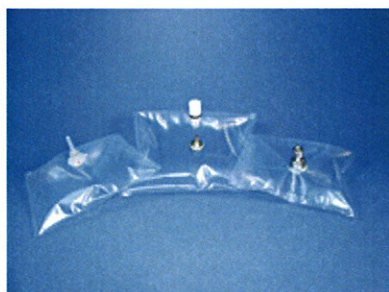

## Tedlar® Gas Sampling Bags

- Low Permeability
- Chemically Inert
- Minimal Sample Loss
- No Plasticizers
- Reusable/Cleanable
- Leak Tested
- Non-Contaminating
- Mechanically Strong

Item #	Item Name	Size	Capacity	Stem O.D.
P000-0606	Tedlar® Gas Sampling with Locking Combo Valve® with Septum	6 x 6 Inch	0.6 liter	3/16 Inch
P001-0707	Tedlar® Gas Sampling with Locking Combo Valve® with Septum	7 x 7 Inch	1.0 liter	3/16 Inch
P002-0909	Tedlar® Gas Sampling with Locking Combo Valve® with Septum	9 x 9 Inch	2.0 liter	3/16 Inch
P003-1010	Tedlar® Gas Sampling with Locking Combo Valve® with Septum	10 x 10 Inch	3.0 liter	3/16 Inch
P005-1212	Tedlar® Gas Sampling with Locking Combo Valve® with Septum	12 x 12 Inch	5.0 liter	3/16 Inch
P008-1217	Tedlar® Gas Sampling with Locking Combo Valve® with Septum	12 x 17 Inch	8.0 liter	3/16 Inch
P009-1218	Tedlar® Gas Sampling with Locking Combo Valve® with Septum	12 x 18 Inch	9.5 liter	3/16 Inch
P010-1219	Tedlar® Gas Sampling with Locking Combo Valve® with Septum	12 x 19 Inch	10.0 liter	3/16 Inch
P012-1221	Tedlar® Gas Sampling with Locking Combo Valve® with Septum	12 x 21 Inch	12.0 liter	3/16 Inch
P016-1818	Tedlar® Gas Sampling with Locking Combo Valve® with Septum	18 x 18 Inch	16.0 liter	3/16 Inch
P025-1824	Tedlar® Gas Sampling with Locking Combo Valve® with Septum	18 x 24 Inch	25.0 liter	3/16 Inch
P040-2424	Tedlar® Gas Sampling with Locking Combo Valve® with Septum	24 x 24 Inch	40.0 liter	3/16 Inch
P056-2430	Tedlar® Gas Sampling with Locking Combo Valve® with Septum	24 x 30 Inch	56.0 liter	3/16 Inch
P073-2436	Tedlar® Gas Sampling with Locking Combo Valve® with Septum	24 x 36 Inch	73.0 liter	3/16 Inch
P080-3030	Tedlar® Gas Sampling with Locking Combo Valve® with Septum	30 x 30 Inch	80.0 liter	3/16 Inch
P100-3036	Tedlar® Gas Sampling with Locking Combo Valve® with Septum	30 x 36 Inch	100.0 liter	3/16 Inch